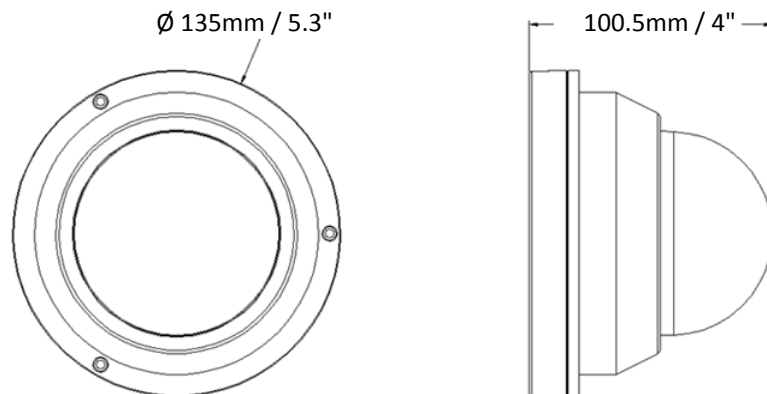

Dimensions